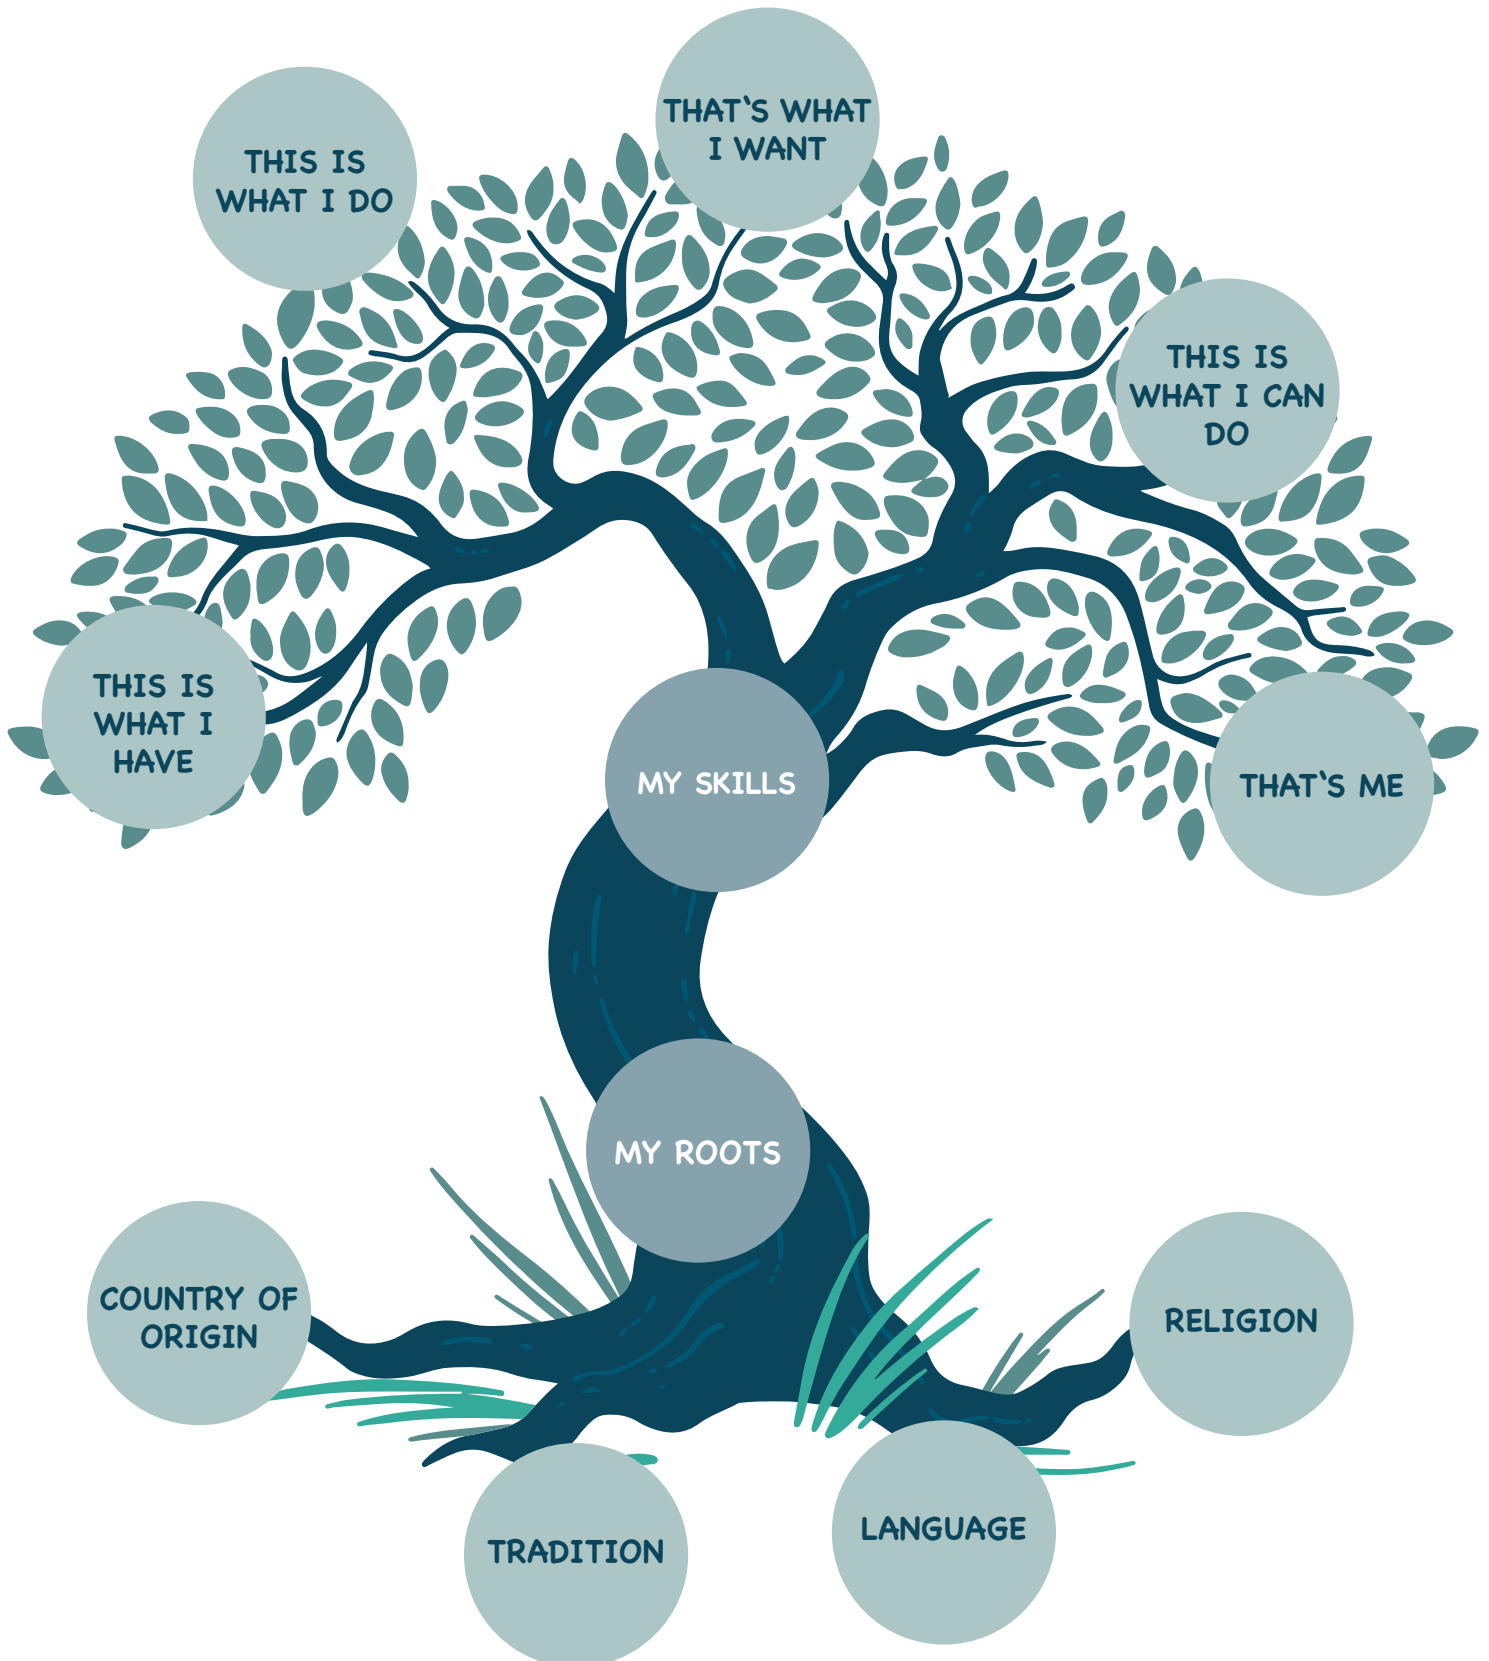

MEIN STÄRKEBAUM

Jeder von uns hat einen eigenen Baum der uns Stärke gibt.
Der Baum besteht aus all dem was zu dir gehört und was du kannst.
Schau es dir genau an und gestalte dann deinen eigenen Stärkebaum.

Tree of strength

Important people in your life are like a strong tree that gives you strength. Write the names or draw these people in your tree of strength. You can also note other things that give you strength.

ADDITIONAL PARTS FOR TREE OF STRENGTH

You are invited to write down or draw other important things for yourself here. Then, include them in your tree of strength.

MY TREE OF STRENGTH

Each of us has a tree that gives us strength.
The tree consists of everything that belongs to you and what you can do.
Look at it carefully and then create your own tree of strength.

MY TREE OF STRENGTH

Each of us has a tree that gives us strength.
The tree consists of everything that belongs to you and what you can do.
Look at it carefully and then create your own tree of strength.